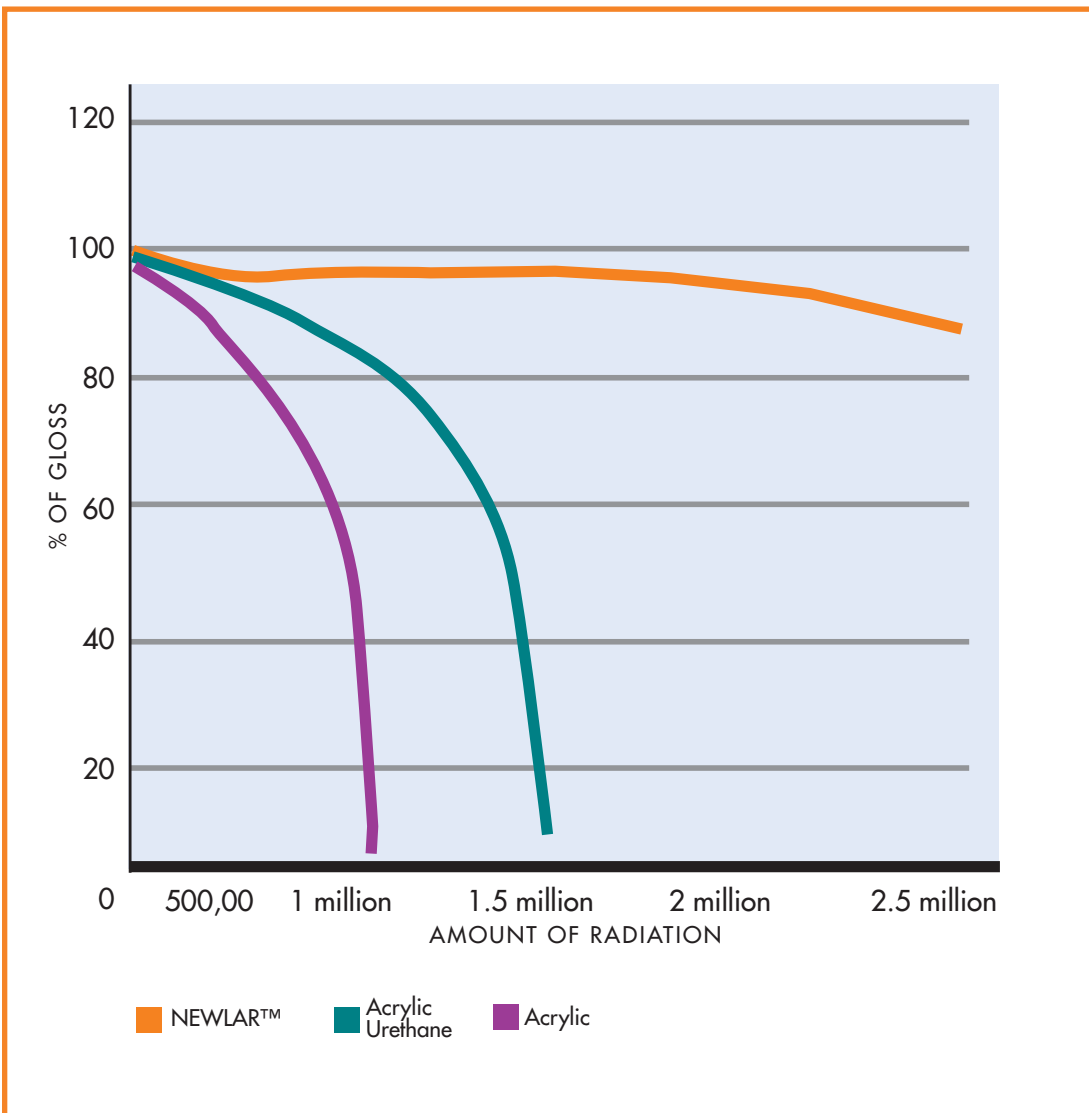

NEWLAR™ Accelerated EMMAQUA Weathering Test

on White

POWDER COATINGS